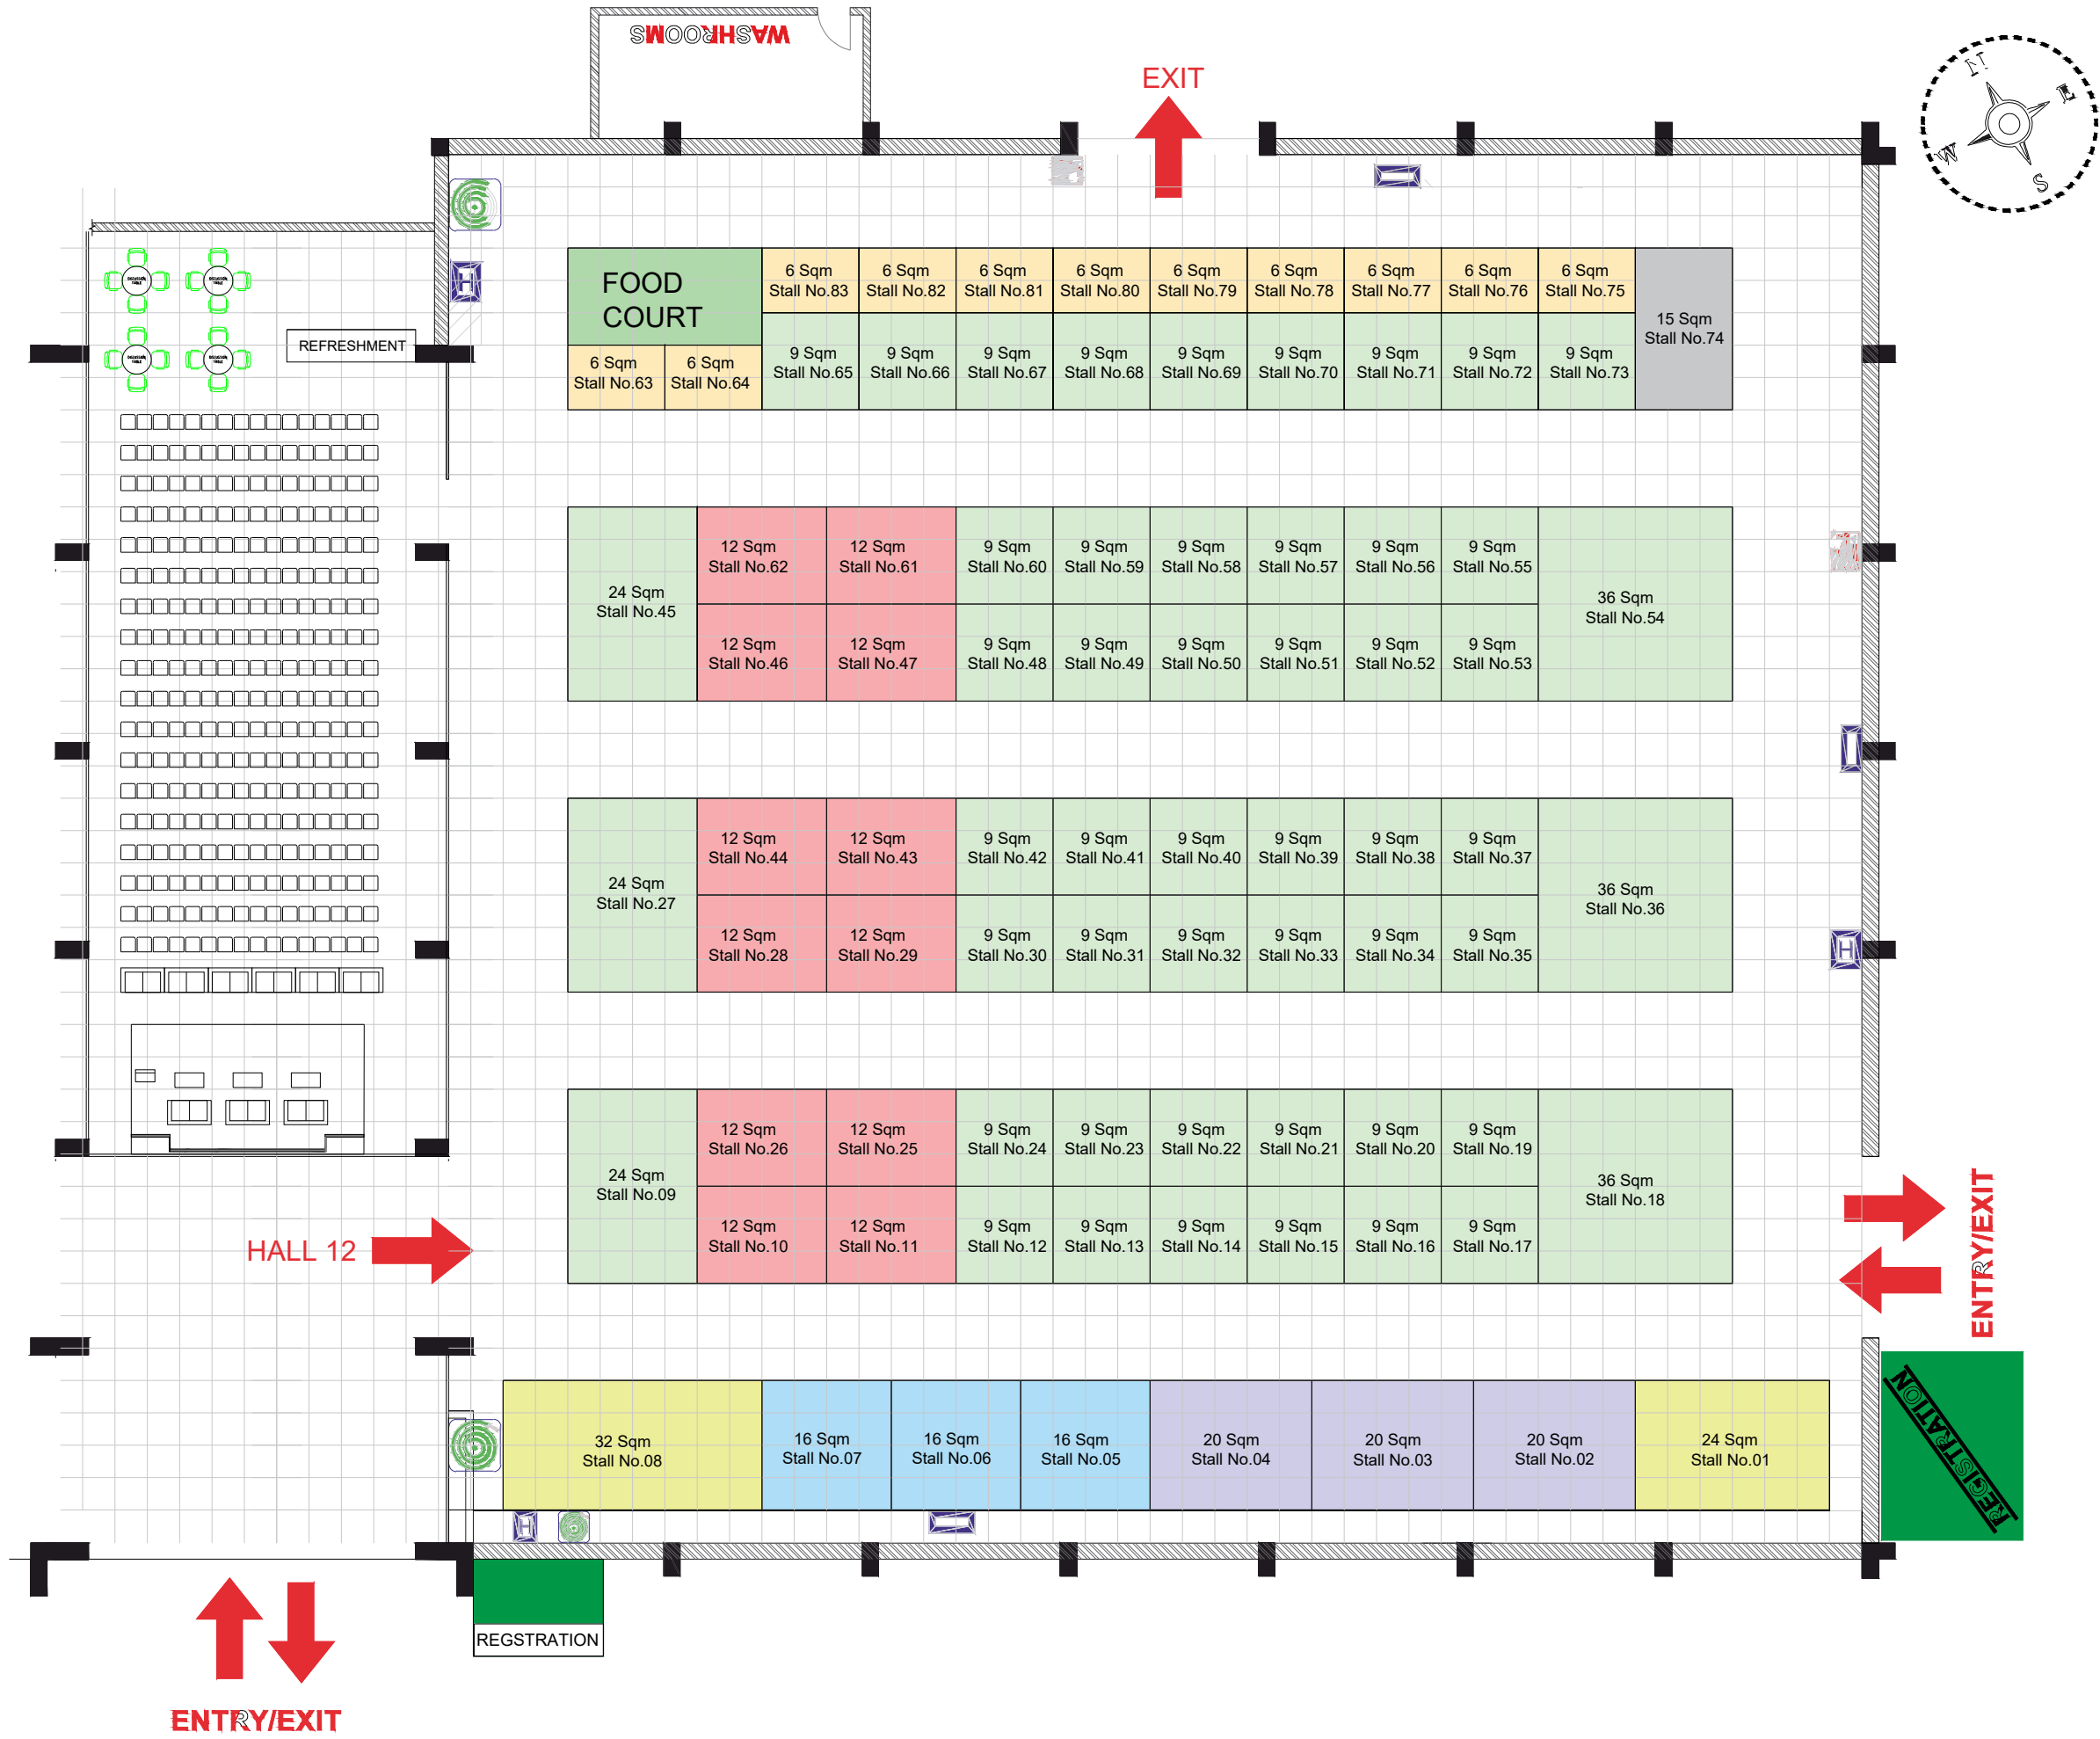

EXPO 2024 - HALL LAYOUT

HALL NO. 12 - PRAGATI MAIDAN - DELHI